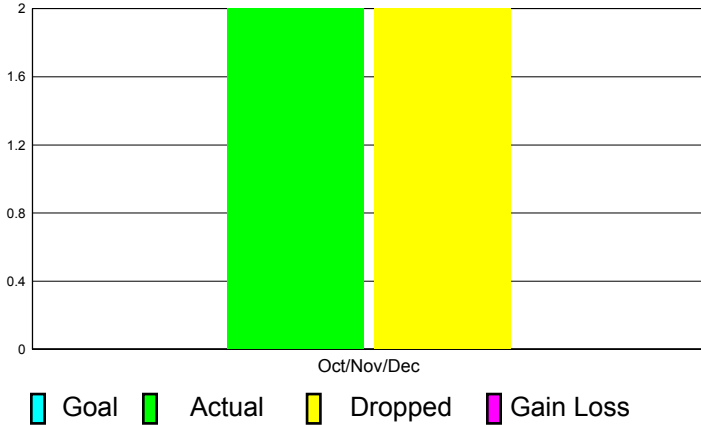

GMT Reports for District (or Undistricted) **District 355 D**

GMT: KWANG-SOO JANG

Location: REPUBLIC OF KOREA

GMT CA: 5

CLUBS

**Club Results
2011-2012**

**Clubs
2010-2011**

Month	New Club Goal	Actual New Clubs	Actual Dropped Clubs	Gain/Loss of Clubs	Gain/Loss of Clubs
Oct/Nov/Dec	0	2	2	0	-2
Totals	0	2	2	0	-2

Club Results 2011-2012

Goal, New, Dropped, Gain/Loss

Comparison of Club Gain/Loss

Current Year Compared to the Previous Year

YTD Status Quo Clubs 2010-2011

Status Quo Clubs Compared to Status Quo Members

MEMBERSHIP