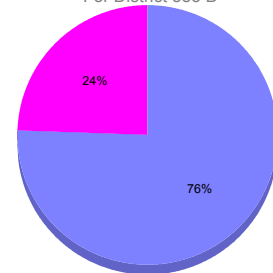

Membership Results 2011-2012

Goal, New, Dropped, Gain/Loss

Comparison of Membership Gain/Loss

Current Year Compared to the Previous Year

Gender Comparison 2010-2011

For District 355 D

Oct/Nov/Dec

Male Female