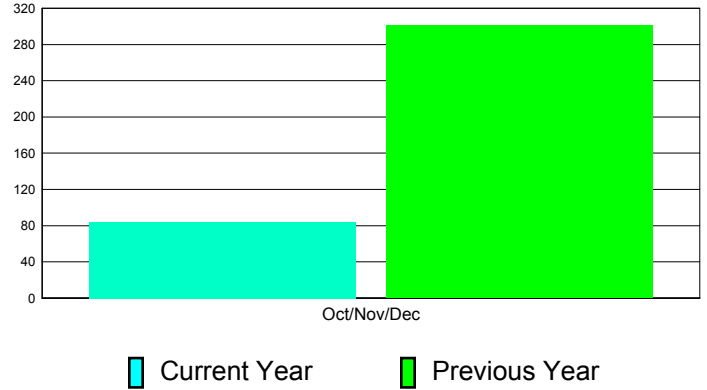

Comparison of Membership Gain/Loss

Current Year Compared to the Previous Year