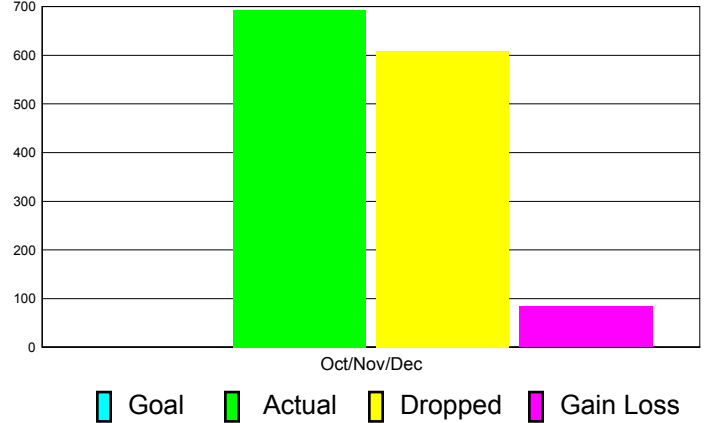

Membership Results 2011-2012

Goal, New, Dropped, Gain/Loss